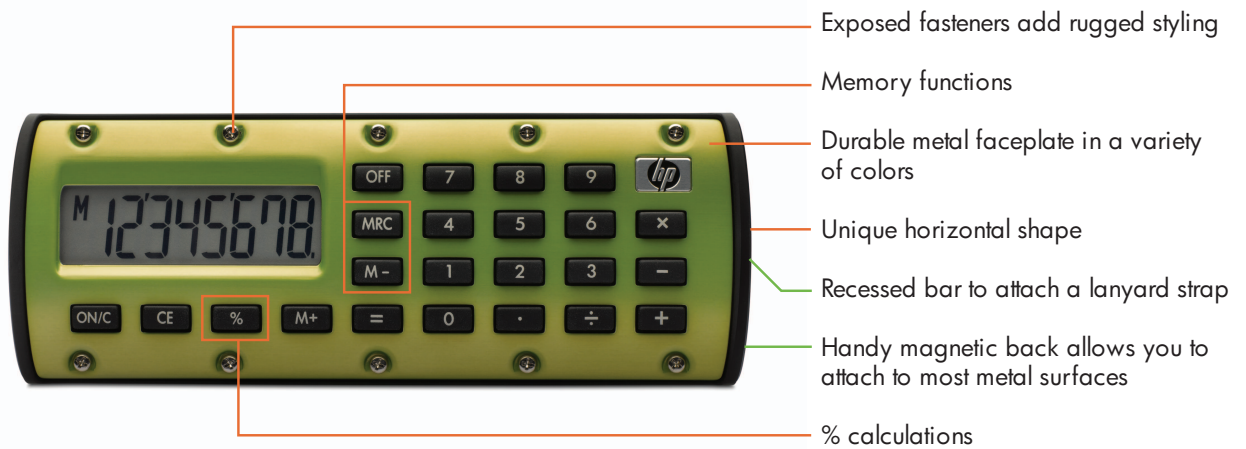

HP Quick Calc Key features*

* Specifications subject to change

Specifications

Unit size	118 X 44 X 15 mm (4.65 x 1.73 x 0.59 in)
Unit weight	46.0 g (1.62 oz)
Display	LCD: 1/3D 1/2B 46.14 x 19.20 x 1.1 150L. Display Area: 42 x 12.7mm (1.65 x 0.50 in)
Entry-system logic	Algebraic
Keyboard	Numeric
Power	G10 /LR54/L1130 x 1 (0.015 mWz)
Colors	Bronze, green, pink, silver
Materials	Enclosure: Plastic with metal front bezel. Key top: Rubber
Special features	Automatic power off, magnetic back, multiple color options
Calculation	\oplus , \ominus , \otimes , \oplus , percentage (%), Memory function (MRC, M+, M-), constant calculation, Clear Entry (CE)
Warranty	The only warranties for HP products and services are set forth in the express warranty statements accompanying such products and services. Nothing herein should be construed as constituting an additional warranty.